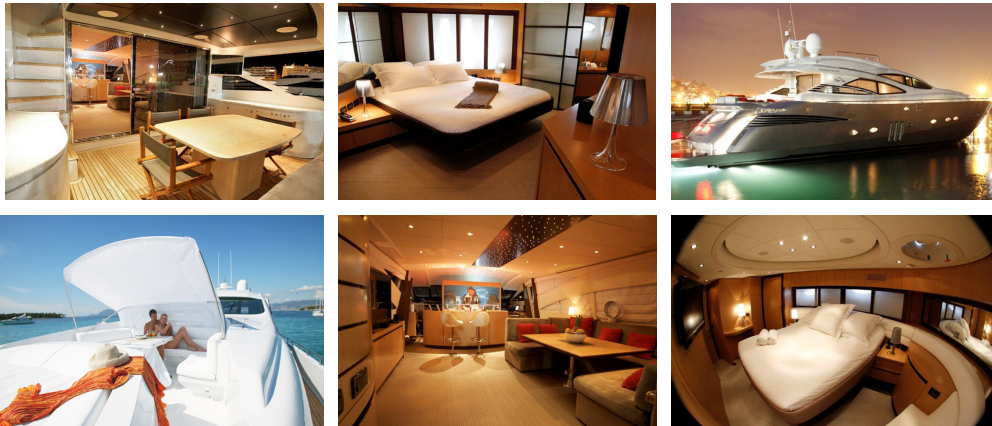

Pershing 90

With speeds of up to 38 knots, this stunning silver, state of the art, sporty super yacht is ideal for cruising around Ibiza and Formentera. Her beautiful stylish interior throughout is simply breathtaking. On top you will find a small flybridge which can accommodate up to 6 guests as well as large jacuzzi. And it doesn't stop there... inside she has 4 luxurious cabins (all with en-suite), an inside cinema and plenty of watersports equipment, to keep you entertained .

WEEK HIGH SEASON	€52,500 per week
WEEK MID SEASON	€48,800 per week
WEEKL LOW SEASON	€48,800 per week
CAPACITY	10
SLEEPS	8
AVE. FUEL CONS	800 l/hr
YEAR BUILT	2009
LENGTH	27.42m
BEAM	6.23m
ENGINES	2 x MTU 2435 HP
TENDER	Highspeed performance jet
CABINS	4